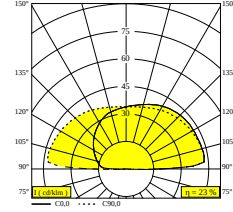

OONO T 930

29624 9000 AM

AVAILABLE IN

ALUMINIUM MARBLED 29624 9000 AM

GOLD MARBLED 29624 9000 GM

 [View on website](#)

General info

LOCATION	indoor
INSTALLATION	Table top Stand alone
INGRESS PROTECTION	IP20
WEIGHT (KG)	3.1
ADJUSTABILITY	non adjustable
INFORMATION	INCL.POWER ADAPTER dimmable by touch

Electrical info

ELECTRICAL	100-240V / 50-60Hz
CLASS	III
POWER SUPPLY	YES
DIM TYPE	Touch
ENERGY CLASS	F

Lightsource info

LIGHTSOURCE NAME	LED
LIGHTSOURCE	LED array 6W / CRI>90 (R9: 50) / 3000K-1800K / 623lm
TM-30 VALUES	rf: 90 / Rg: 99
SDCM	SDCM2
RISKGROUP	RG1
LM80	L90B10 > 50000
LED TECHNICS (LIGHT SOURCE)	623lm // 6W // 105lm/W
LED TECHNICS (LUMINAIRE)	144lm // 6,9W // 21lm/W