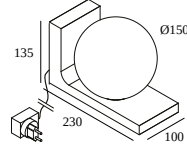

OONO T 930

29624 9000 AM

AVAILABLE IN

ALUMINIUM MARBLED 29624 9000 AM

GOLD MARBLED 29624 9000 GM

 [View on website](#)

General info

LOCATION	indoor
INSTALLATION	Table top Stand alone
INGRESS PROTECTION	IP20
WEIGHT (KG)	3.1
ADJUSTABILITY	non adjustable
INFORMATION	INCL.POWER ADAPTER dimmable by touch